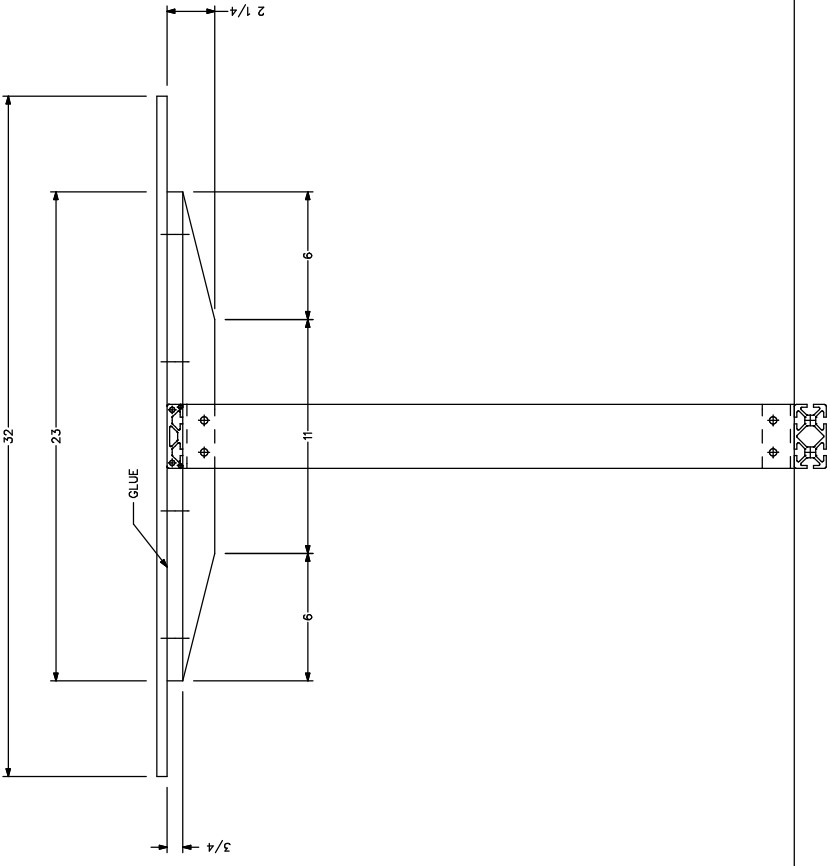

ANGLES
 6061-T3 OD027-77-1
 MAT - 1 1/2 x 1 1/2 x 3/8 ALUM. ANGLE

ORION DESIGN

DATE	147.6 WB FORD TRANSIT TABLE
NO.	3-17
REVISED	9-23-17

ODJ127-77